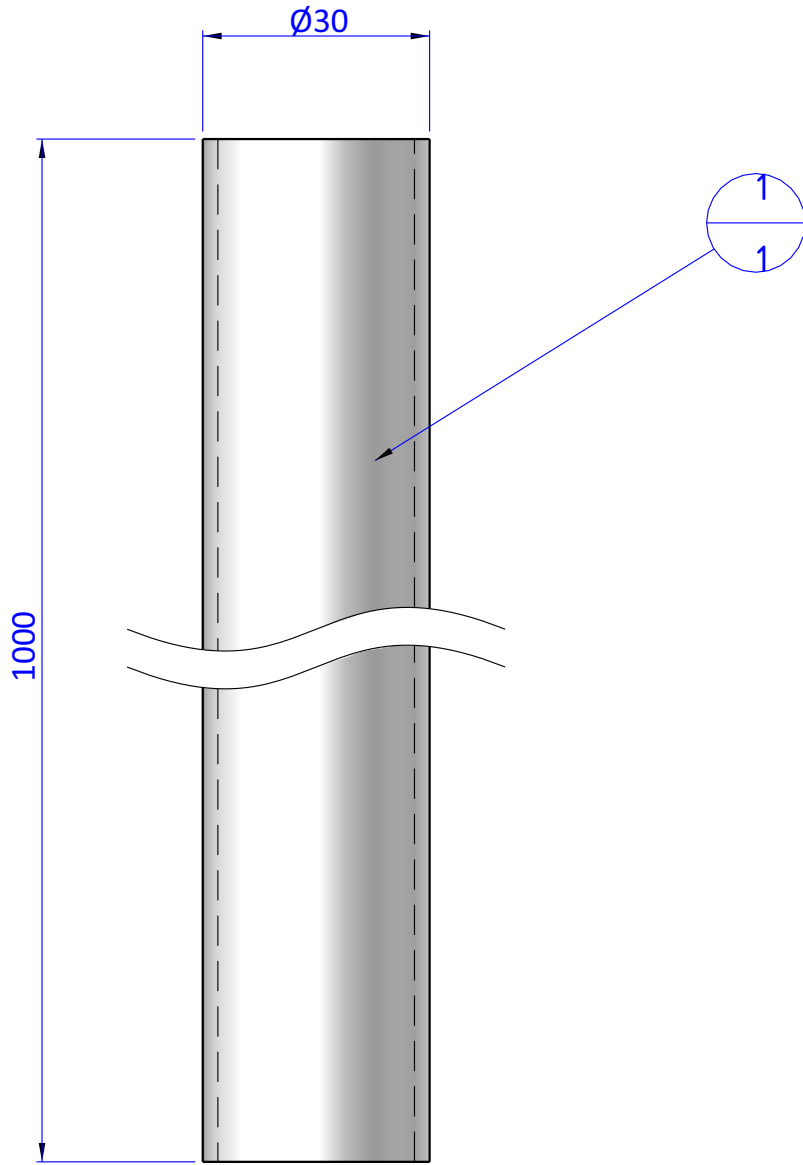

THE PROPERTY OF THE DRAWING IS ESTABLISHED BY LAW. IT IS FORBIDDEN TO PRODUCE OR SHOW IT TO THIRD PART. WITHOUT A WRITTEN AGREEMENT.

Item	Name	Q.ty
1	GAR.30.1000	1

DESIGNED FROM	FPS Automation	REVIEW	A
DATE	-	WEIGHT	0,477kg
CODE	CA.GAR.30.1000		

Format A4
UNI 936-76

GENERAL TOLERANCE
UNI - ISO 2768
CLASSE f

DESCRIPTION
CA.GAR.30.1000